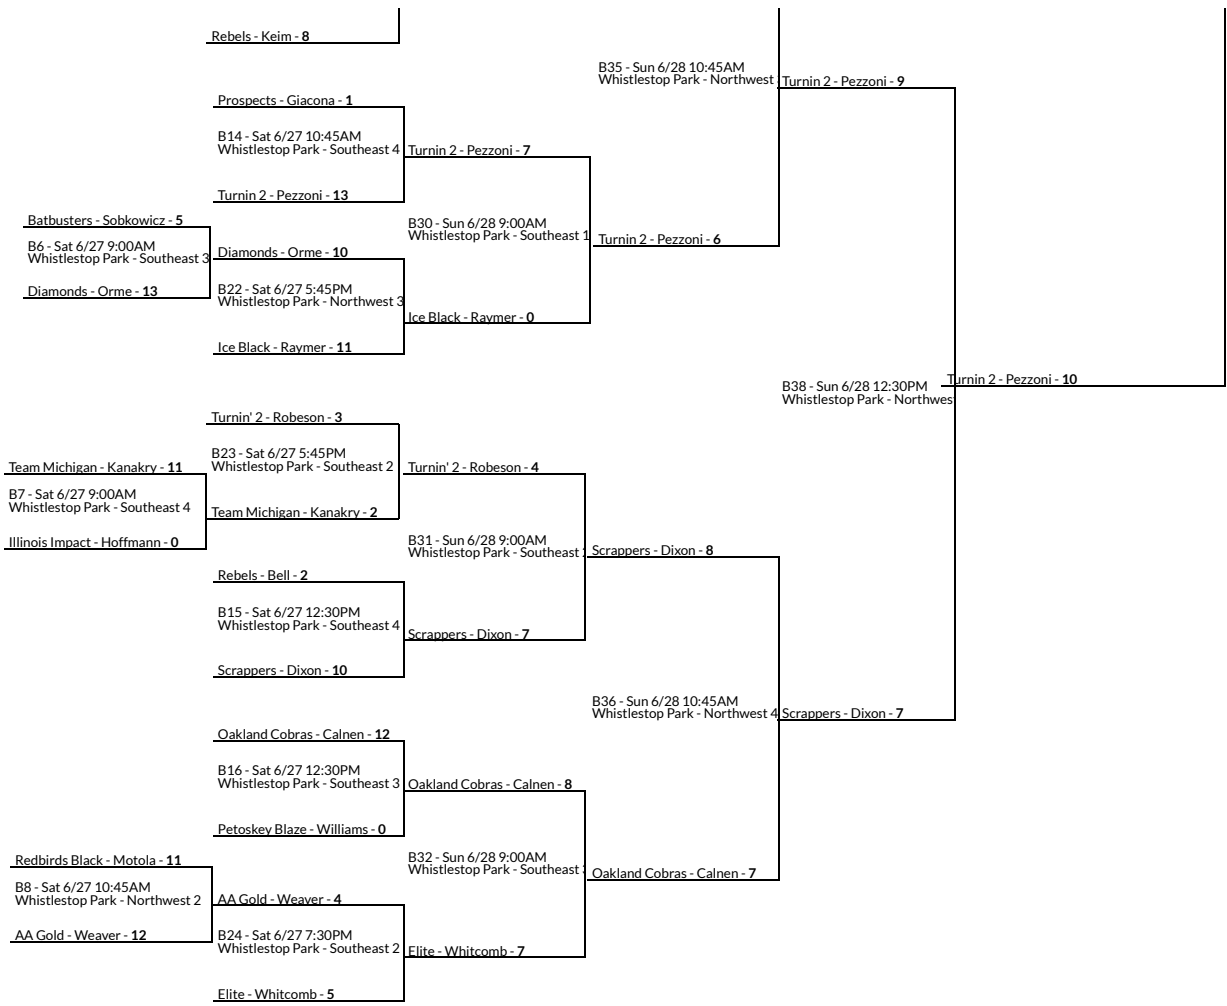

Jun 25 - 28, 2015

Byron Center, MI • Byron Center, MI

Install the mobile app for this event at: tourneymachine.com

Bracket

18U

Summer Slam

Jun 25 - 28, 2015

Byron Center, MI • Byron Center, MI

Install the mobile app for this event at: tourneymachine.com

Bracket