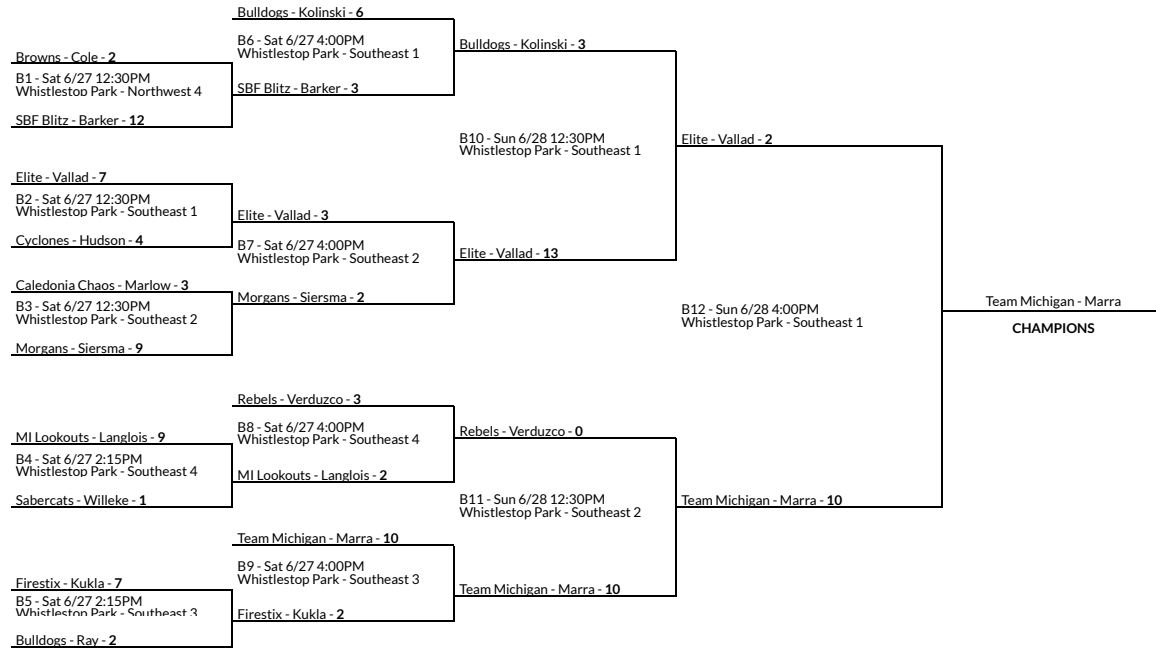

14U

Summer Slam

Jun 25 - 28, 2015

Byron Center, MI • Byron Center, MI

Install the mobile app for this event at: tourneymachine.com

Bracket

16U

Summer Slam

Jun 25 - 28, 2015

Byron Center, MI • Byron Center, MI

Install the mobile app for this event at: tourneymachine.com

Bracket

18U

Summer Slam

Jun 25 - 28, 2015

Byron Center, MI • Byron Center, MI

Install the mobile app for this event at: tourneymachine.com

Bracket