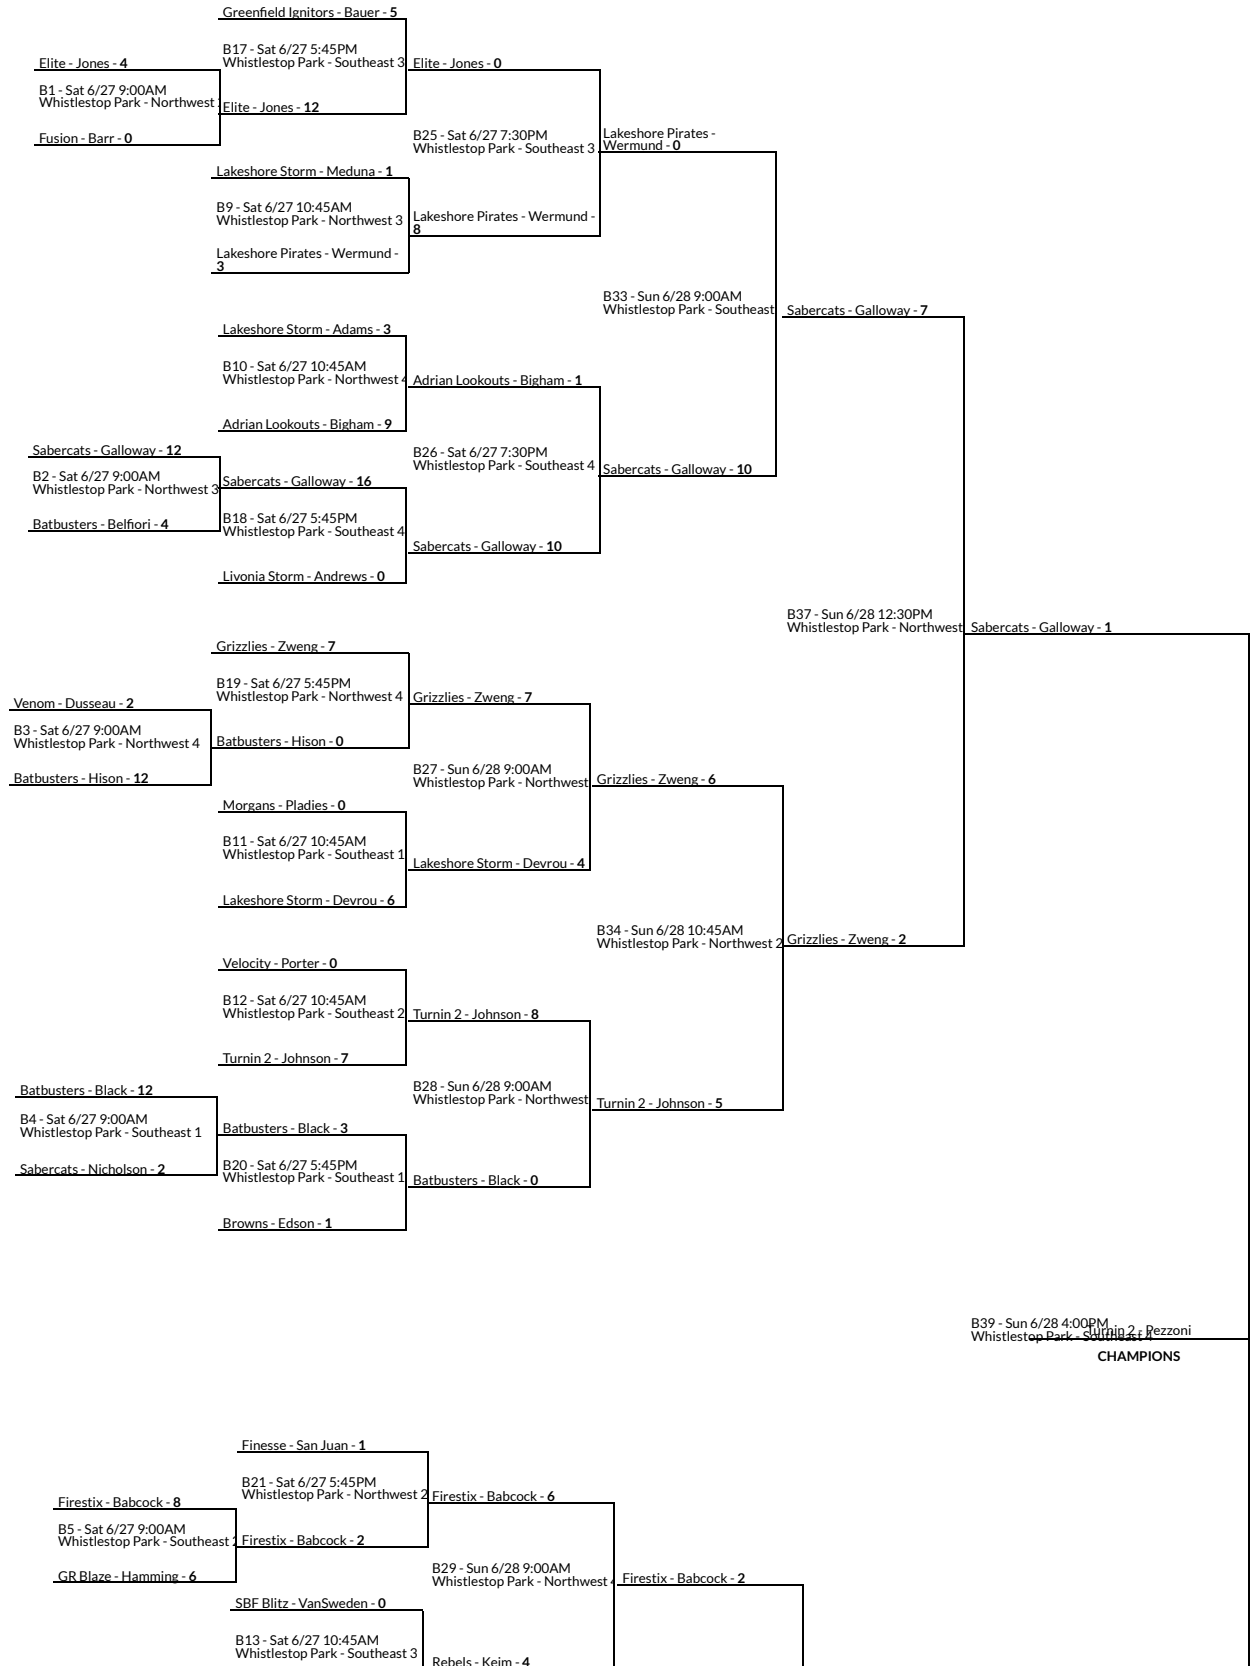

14U

Summer Slam

Jun 25 - 28, 2015

Byron Center, MI • Byron Center, MI

Install the mobile app for this event at: tourneymachine.com

Bracket

16U

Summer Slam

Jun 25 - 28, 2015

Byron Center, MI • Byron Center, MI

Install the mobile app for this event at: tourneymachine.com

Bracket

18U

Summer Slam

Jun 25 - 28, 2015

Byron Center, MI • Byron Center, MI